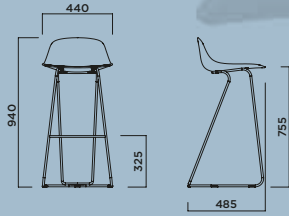

# PURE LOOP MINI

The "Pure" shell becomes "Mini", assembled on different types of stool frames: four legs, Rod, Dandy, and the brand new Updown.

All the versions have a polypropylene shell that can also be upholstered, while Dandy, Rod and Updown offer also the possibility of a seat in 3D curved wood.