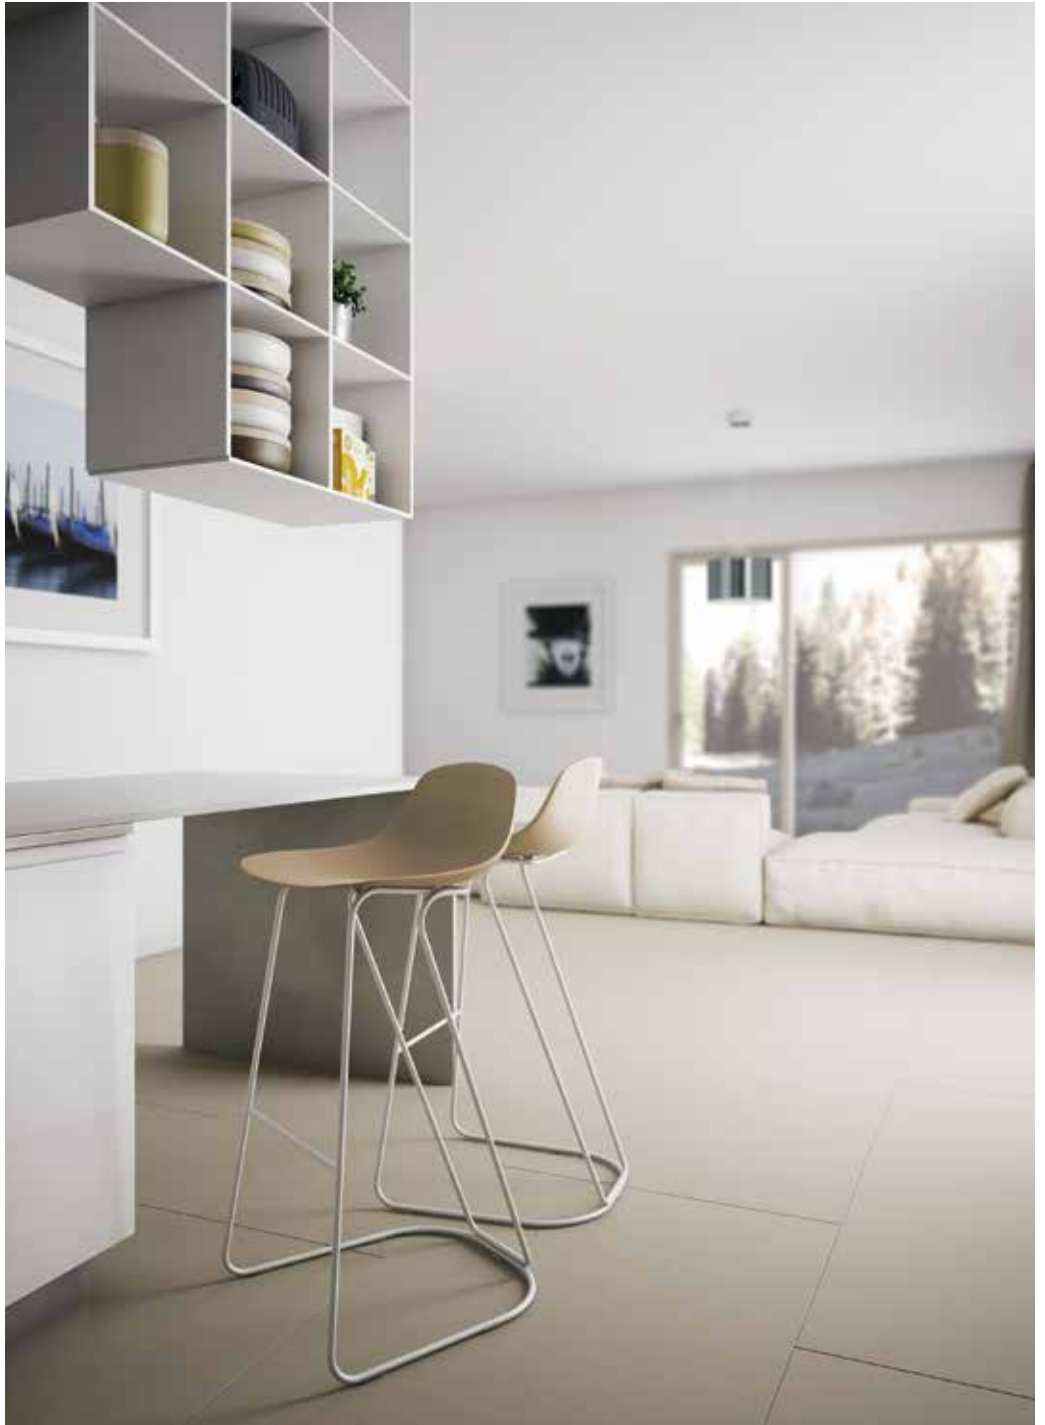

# PURE LOOP MINI

DESIGN:  
CLAUS BREINHOLT

STOOL WITH DANDY FRAME  
MADE OF WHITE PAINTED STEEL  
ROD, WITH FOOTREST AND  
WHITE POLYPROPYLENE SHELL.

# PURE LOOP MINI

The "Pure" shell becomes "Mini", assembled on different types of stool frames: four legs, Rod, Dandy, and the brand new Updown.

All the versions have a polypropylene shell that can also be upholstered, while Dandy, Rod and Updown offer also the possibility of a seat in 3D curved wood.

— INTERIORS FEATURING A CONTEMPORARY ELEGANT APPEARANCE OR MATCHING MODERN AND VINTAGE STYLES: PURE LOOP MINI IS A SMART SOLUTION COMBINING SOPHISTICATION AND ERGONOMICS.

PURE LOOP MINI  
DANDY STOOL

PURE LOOP MINI KITCHEN 4 LEGS