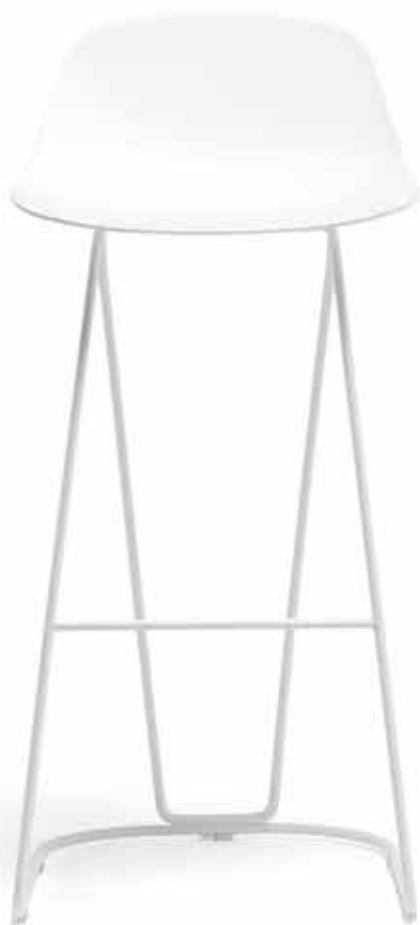

PURE LOOP MINI

# PURE LOOP MINI

DESIGN:  
CLAUS BREINHOLT

STOOL WITH DANDY FRAME  
MADE OF WHITE PAINTED STEEL  
ROD, WITH FOOTREST AND  
WHITE POLYPROPYLENE SHELL.

# PURE LOOP MINI

The "Pure" shell becomes "Mini", assembled on different types of stool frames: four legs, Rod, Dandy, and the brand new Updown.

All the versions have a polypropylene shell that can also be upholstered, while Dandy, Rod and Updown offer also the possibility of a seat in 3D curved wood.

— INTERIORS FEATURING A CONTEMPORARY ELEGANT APPEARANCE OR MATCHING MODERN AND VINTAGE STYLES: PURE LOOP MINI IS A SMART SOLUTION COMBINING SOPHISTICATION AND ERGONOMICS.

PURE LOOP MINI  
DANDY STOOL

PURE LOOP MINI KITCHEN 4 LEGS