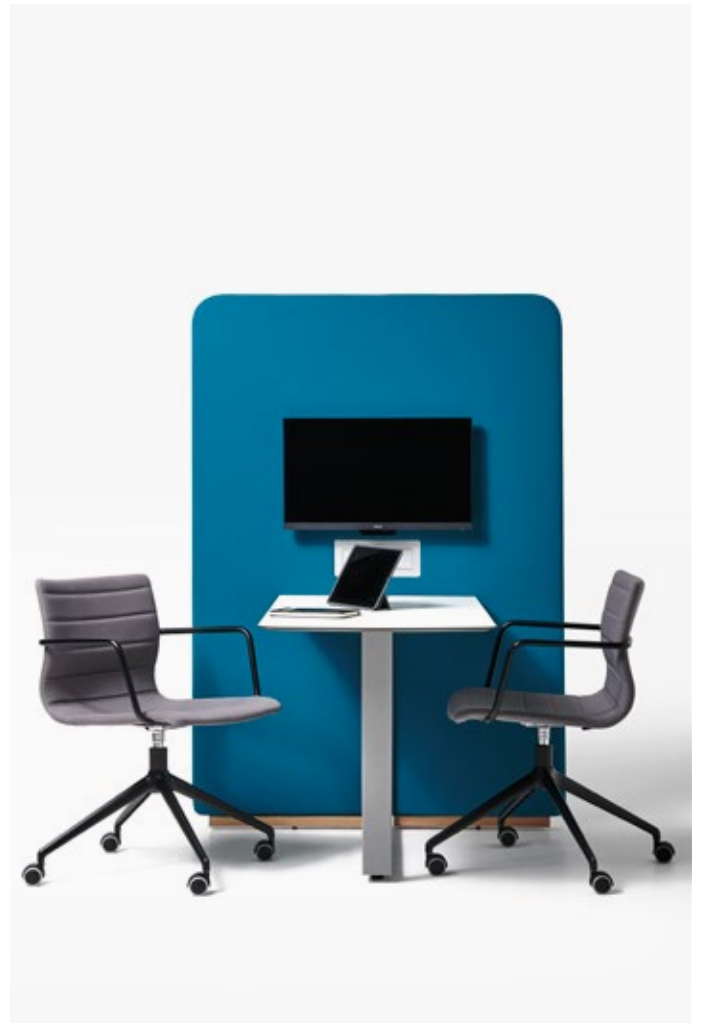

MISS

Diemme Lab / 2007

Planet 4008 / 109

Blazer CUZ30