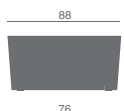

Monocolore
One colour