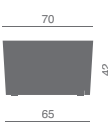

Monocolore
One colour