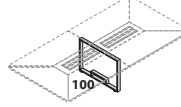

L.160 x p.160 x H.75

L width	GAMBE VERNICIATE painted legs
	L.160 ART. 518
L.160	GAMBE CROMATE chromed legs
	ART. 618

L.320 x p.160 x H.75

L width	GAMBE VERNICIATE painted legs
	L.320 ART. 519
L.320	GAMBE CROMATE chromed legs
	ART. 619

L.400 x p.160 x H.75

L width	GAMBE VERNICIATE painted legs
	L.400 ART. 520
L.400	GAMBE CROMATE chromed legs
	ART. 620

L.480 x p.160 x H.75

L width	GAMBE VERNICIATE painted legs
	L.480 ART. 521
L.480	GAMBE CROMATE chromed legs
	ART. 621

L.160 x p.160 x H.75

L width	GAMBE VERNICIATE painted legs
	L.160 ART. 522
L.160	GAMBE CROMATE chromed legs
	ART. 622

L.80-160 x p.160 x H.75

L width	GAMBE VERNICIATE painted legs
	L.80 ART. 523
L.160	ART. 524
	GAMBE CROMATE chromed legs
L.80	ART. 623
	L.160 ART. 624

L.7 x p.100 x H.72

GAMBE VERNICIATE painted legs	ART. 585
	GAMBE CROMATE chromed legs
ART. 685	

TAVOLO RIUNIONE QUADRATO L.320x320
squared meeting table w 320x320cms

L.320 x p.320 x H.75

L width	GAMBE VERNICIATE painted legs
	L.320 ART. 577
L.320	GAMBE CROMATE chromed legs
	ART. 677

L.400 x p.320 x H.75

L width	GAMBE VERNICIATE painted legs
	L.400 ART. 578
L.400	GAMBE CROMATE chromed legs
	ART. 678

L.480 x p.320 x H.75

L width	GAMBE VERNICIATE painted legs
	L.480 ART. 579
L.480	GAMBE CROMATE chromed legs
	ART. 679

L.480 x p.320 x H.75

L width	GAMBE VERNICIATE painted legs
	L.480 ART. 582
L.480	GAMBE CROMATE chromed legs
	ART. 682

L.160 x p.320 x H.75

L width	GAMBE VERNICIATE painted legs
	L.160 ART. 530
L.160	GAMBE CROMATE chromed legs
	ART. 630

L.80-160 x p.90 x H.75

L width	GAMBE VERNICIATE painted legs
	L.80 ART. 531
L.160	ART. 532
	GAMBE CROMATE chromed legs
L.80	ART. 631
	L.160 ART. 632

L.80-160 x p.90 x H.75

L width	GAMBE VERNICIATE painted legs
	L.80 ART. 533
L.160	ART. 534
	GAMBE CROMATE chromed legs
L.80	ART. 633
	L.160 ART. 634

L.80-160 x p.90 x H.75