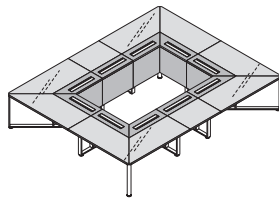

L.400 x p.320 x H.75

L width	GAMBE VERNICIATE painted legs
	L.400 ART. 578
L.400	GAMBE CROMATE chromed legs
	ART. 678