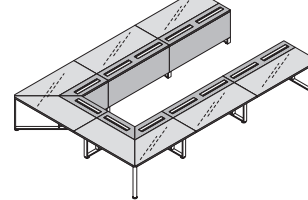

L.480 x p.320 x H.75

L width	GAMBE VERNICIATE painted legs
	L.480 ART. 582
L.480	GAMBE CROMATE chromed legs
	ART. 682