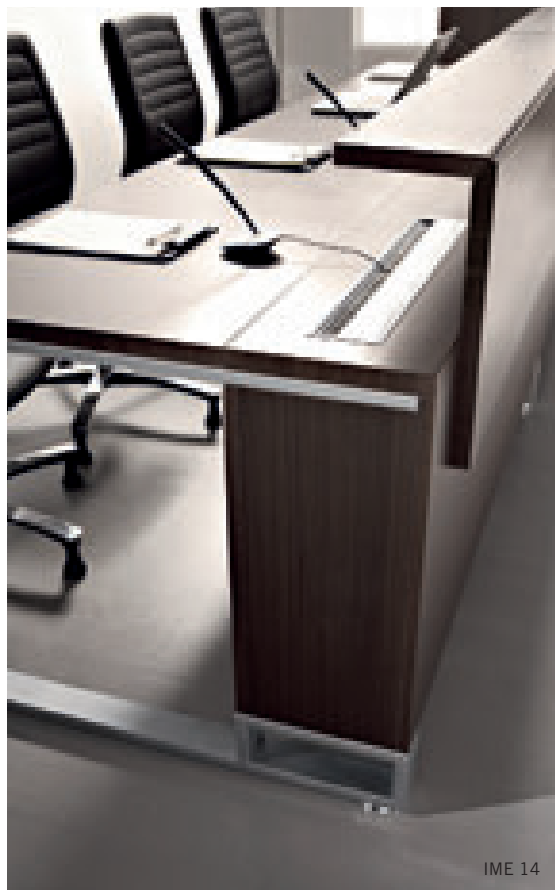

I-MEET

Riunirsi per conoscere e comprendere.
Con I-MEET è più facile perché progettato per
facilitare la condivisione delle informazioni senza
alterare l'organizzazione degli spazi.

Meeting up to learn and understand.
With I-MEET this is all much easier because it has
been designed to facilitate sharing of information
without changing the organisation of spaces.