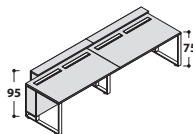

L.160 x p.91 x H.75-95

L width	GAMBE VERNICIATE painted legs
	L.160 ART. 568
L.160	GAMBE CROMATE chromed legs
	ART. 668

CATTEDRA DOPPIA
double conference desk