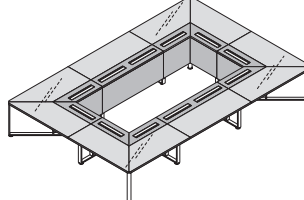

L.480 x p.320 x H.75

L width	GAMBE VERNICIATE painted legs
	L.480 ART. 579
L.480	GAMBE CROMATE chromed legs
	ART. 679