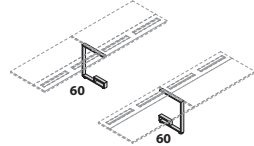

L.160 x p.160 x H.75

L width	GAMBE VERNICIATE painted legs
	L.160 ART. 548
L.160	GAMBE CROMATE chromed legs
	ART. 648

L.320 x p.160 x H.75

L width	GAMBE VERNICIATE painted legs
	L.320 ART. 549
L.320	GAMBE CROMATE chromed legs
	ART. 649

L.400 x p.160 x H.75

L width	GAMBE VERNICIATE painted legs
	L.400 ART. 550
L.400	GAMBE CROMATE chromed legs
	ART. 650

L.480 x p.160 x H.75

L width	GAMBE VERNICIATE painted legs
	L.480 ART. 551
L.480	GAMBE CROMATE chromed legs
	ART. 651

L.160 x p.160 x H.75

L width	GAMBE VERNICIATE painted legs
	L.160 ART. 552
L.160	GAMBE CROMATE chromed legs
	ART. 652

L.80-160 x p.160 x H.75

L width	GAMBE VERNICIATE painted legs
	L.80 ART. 553
L.160	ART. 554
	GAMBE CROMATE chromed legs
L.80	ART. 653
	ART. 654

L.7 x p.100 x H.72

L width	GAMBE VERNICIATE painted legs
	L.80 ART. 585
L.160	GAMBE CROMATE chromed legs
	ART. 685

L.320 x p.320 x H.75

L width	GAMBE VERNICIATE painted legs
	L.320 ART. 556
L.320	GAMBE CROMATE chromed legs
	ART. 656

L.400 x p.320 x H.75

L width	GAMBE VERNICIATE painted legs
	L.400 ART. 557
L.400	GAMBE CROMATE chromed legs
	ART. 657

L.480 x p.320 x H.75

L width	GAMBE VERNICIATE painted legs
	L.480 ART. 558
L.480	GAMBE CROMATE chromed legs
	ART. 658

L.480 x p.320 x H.75

L width	GAMBE VERNICIATE painted legs
	L.480 ART. 559
L.480	GAMBE CROMATE chromed legs
	ART. 659

L.160 x p.320 x H.75

L width	GAMBE VERNICIATE painted legs
	L.160 ART. 560
L.160	GAMBE CROMATE chromed legs
	ART. 660

L.80-160 x p.90 x H.75

L width	GAMBE VERNICIATE painted legs
	L.80 ART. 561
L.160	ART. 562
	GAMBE CROMATE chromed legs
L.80	ART. 661
	ART. 662

L.80-160 x p.90 x H.75

L width	GAMBE VERNICIATE painted legs
	L.80 ART. 563
L.160	ART. 564
	GAMBE CROMATE chromed legs
L.80	ART. 663
	ART. 664

L.80-160 x p.90 x H.75

L width	GAMBE VERNICIATE painted legs
	L.80 ART. 565
L.160	ART. 566
	GAMBE CROMATE chromed legs
L.80	ART. 665
	ART. 666