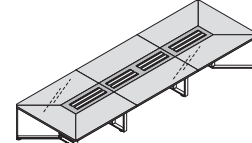

L.480 x p.160 x H.75

L width	GAMBE VERNICIATE painted legs
	L.480 ART. 521
L.480	GAMBE CROMATE chromed legs
	ART. 621