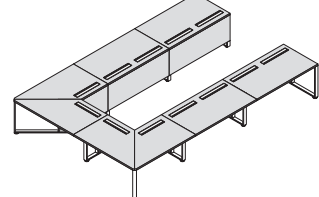

L.480 x p.320 x H.75

L width	GAMBE VERNICIATE painted legs
	L.480 ART. 559
L.480	GAMBE CROMATE chromed legs
	ART. 659