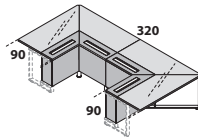

L.160 x p.320 x H.75

L width	GAMBE VERNICIATE painted legs
	L.160 ART. 530
L.160	GAMBE CROMATE chromed legs
	ART. 630