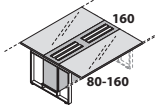

L.80-160 x p.160 x H.75

L width	GAMBE VERNICIATE painted legs
	L.80 ART. 523
L.160	ART. 524
	GAMBE CROMATE chromed legs
L.80	ART. 623
	L.160 ART. 624