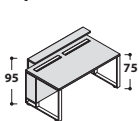

L.7 x p.60 x H.72

L width	GAMBE VERNICIATE painted legs
	ART. 586
L.160	GAMBE CROMATE chromed legs
	ART. 686

ART.

CATTEDRA SINGOLA
single conference desk