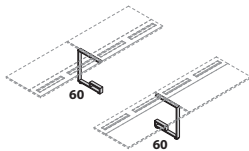

L.7 x p.60 x H.72

GAMBE VERNICIATE painted legs	ART. 586
	GAMBE CROMATE chromed legs
ART. 686