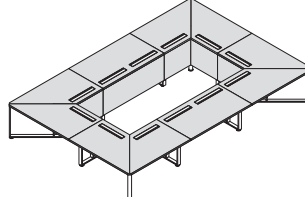

L.480 x p.320 x H.75

L width	GAMBE VERNICIATE painted legs
	L.480 ART. 558
L.480	GAMBE CROMATE chromed legs
	ART. 658