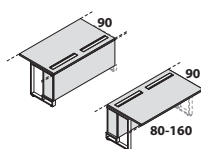

L.160 x p.320 x H.75

L width	GAMBE VERNICIATE painted legs
	L.160 ART. 560
L.160	GAMBE CROMATE chromed legs
	ART. 660