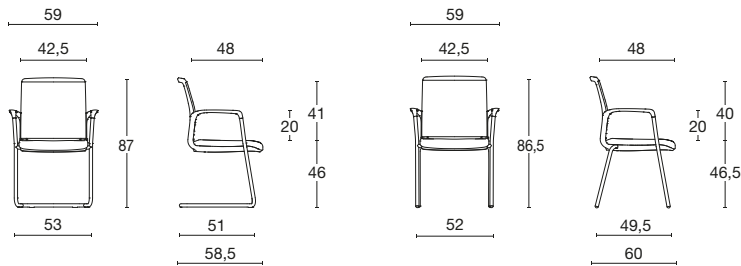

## Multi-purpose chair for public spaces

The ideal stacking chair for conferences or, equally, visitor or waiting areas. The inner and outer frames of the backrest, with integrated armrests, are in black or white fibreglass-reinforced nylon. The black or white polypropylene seat shell is upholstered using cold-foamed flexible polyurethane. Available on four-legged or cantilever chromed frames; on request, black. The swivel version on a white or black pyramidal polypropylene base and the gas version with a polished aluminum, black or white nylon base on wheels.