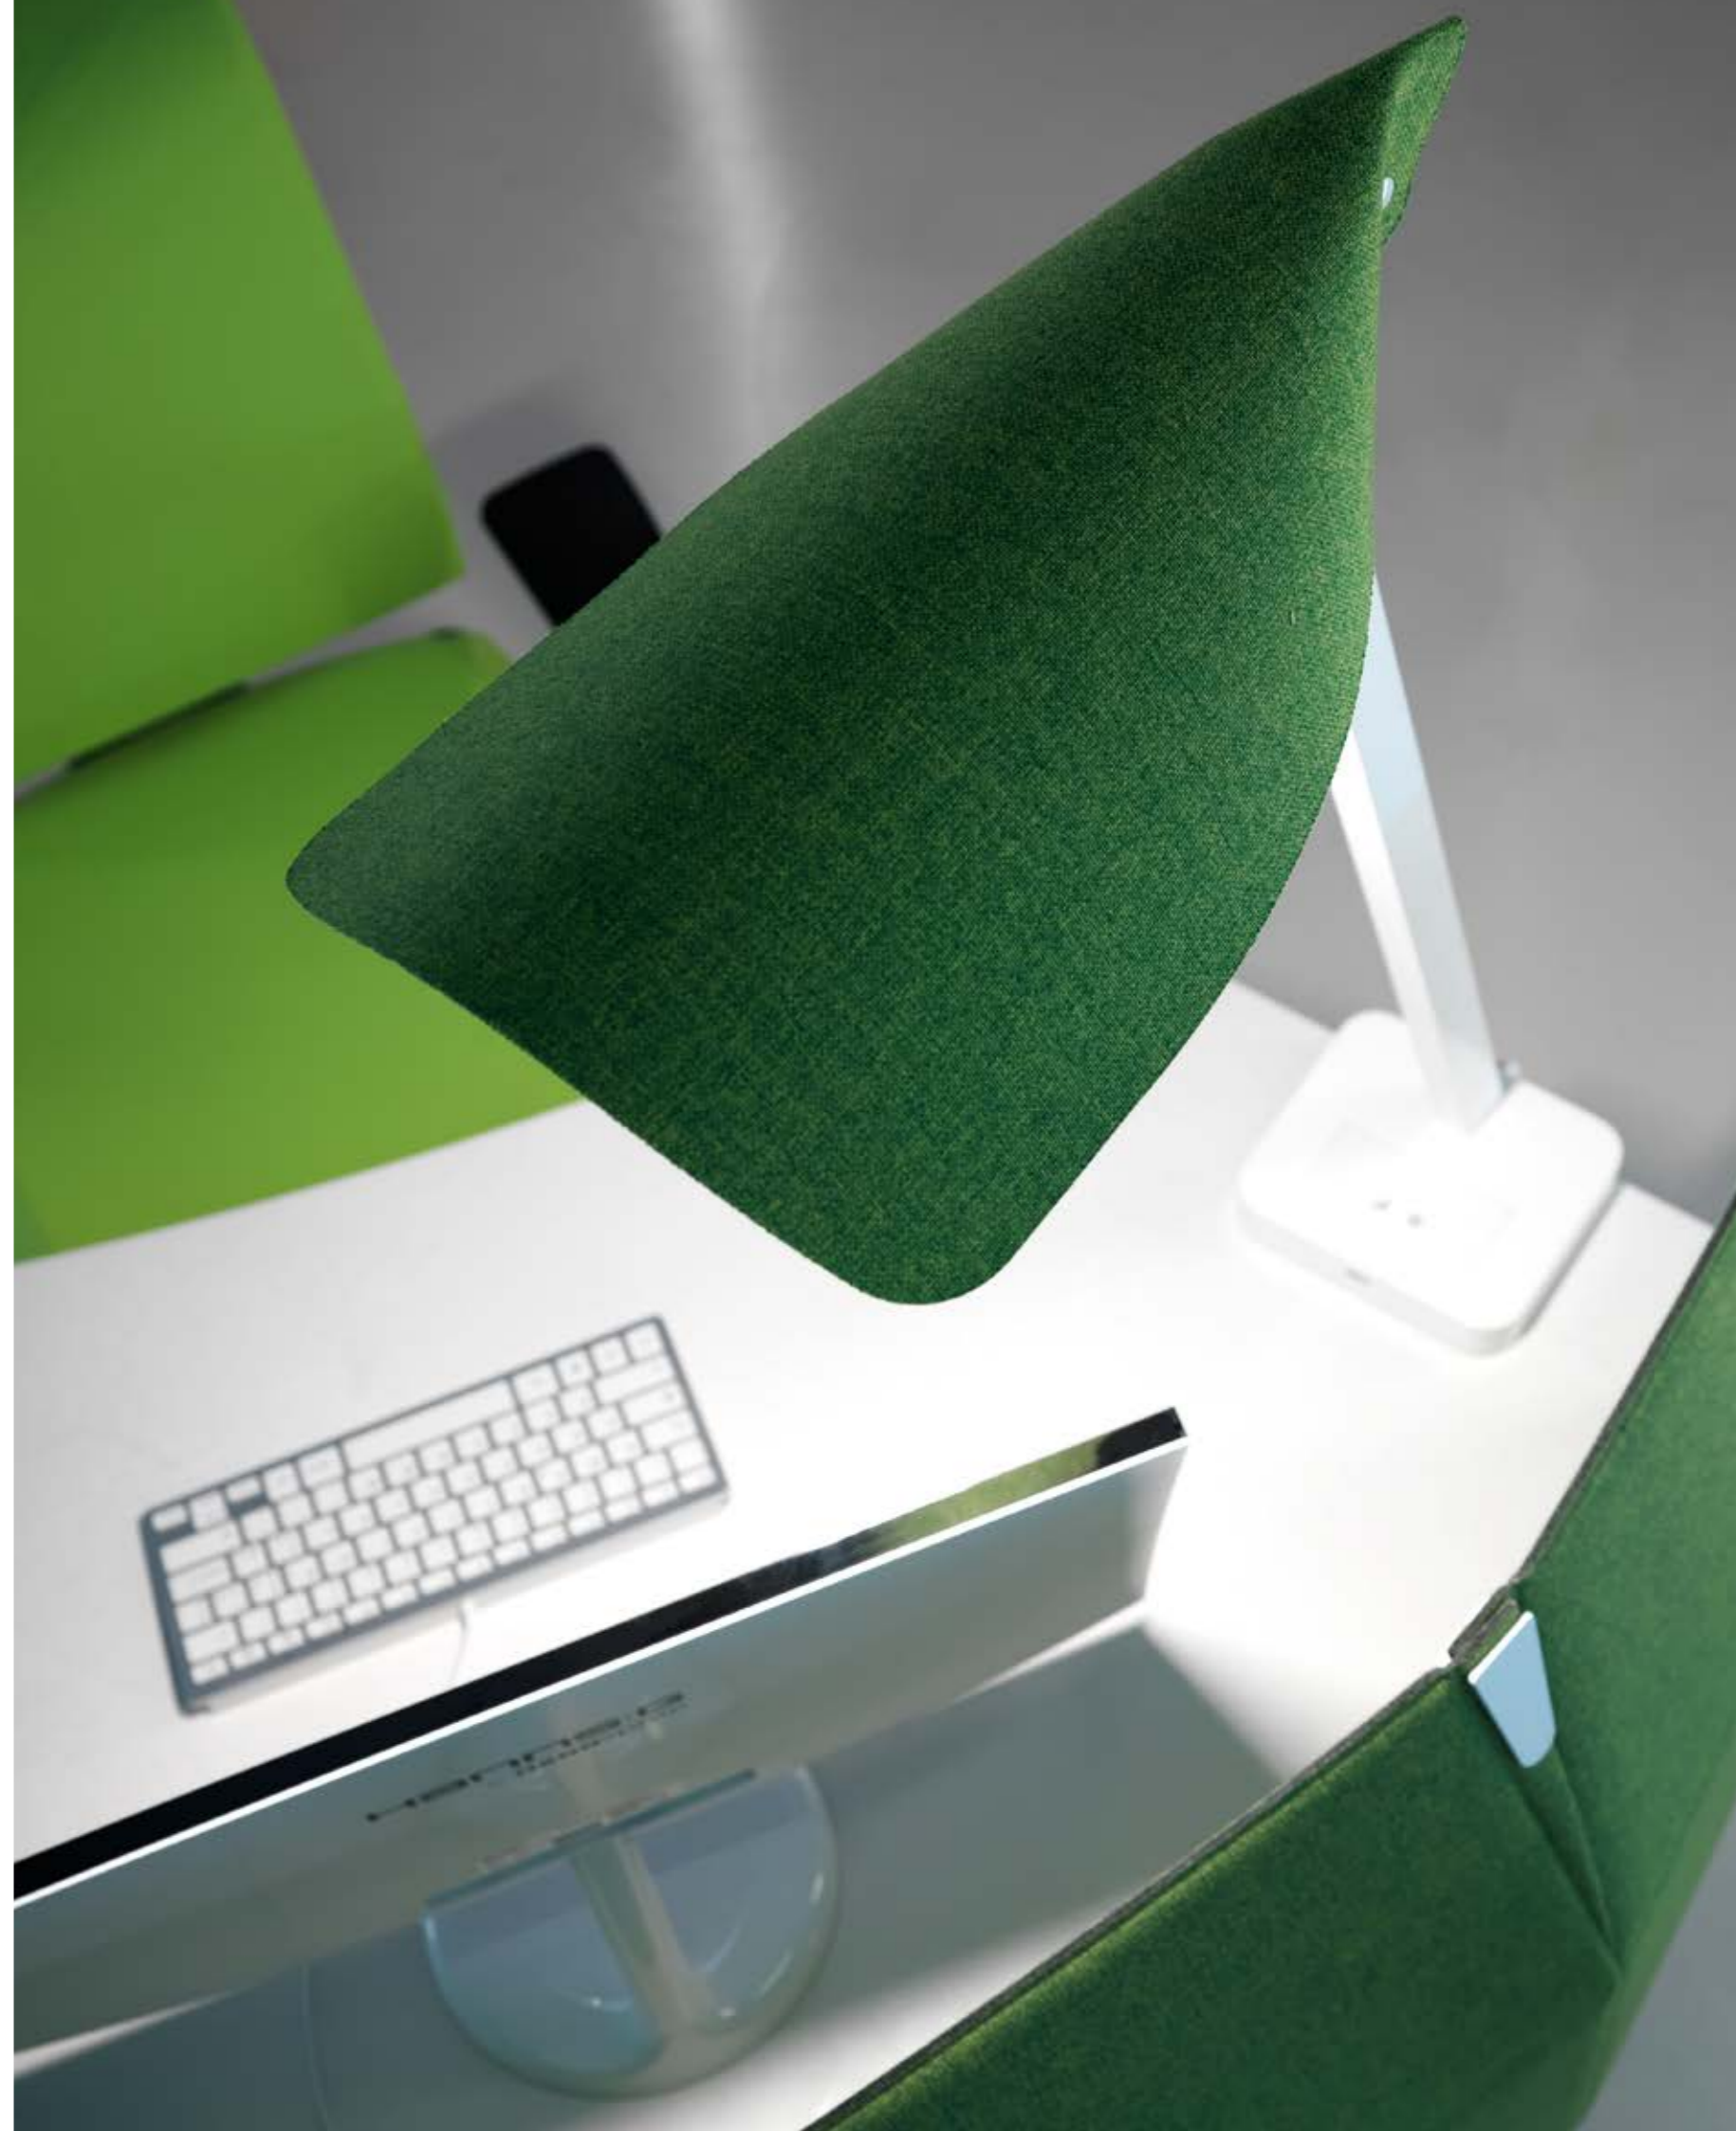

HEIGHT
ADJUSTABLE

HEIGHT
ADJUSTABLE

... SIMPLY BY USING YOUR SMARTPHONE

DETAILS

PANNELLO MONOMATERICO
REALIZZATO 100% PET

SINGLE-MATERIAL PANEL MADE FROM 100% PET
PANNEAU RÉALISÉ EN UN SEUL MATÉRIAU 100% PET