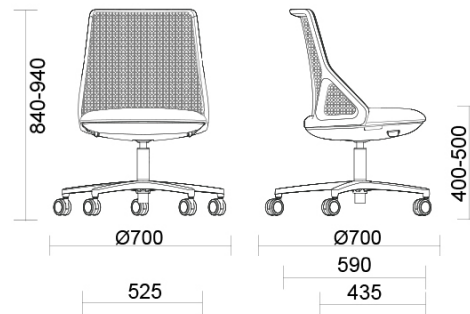

## Delta

Delta is a collection of chairs that stands out for its minimalist design. A single line defines the shape of the backrest and the seat that conceals a self-weighting mechanism. The levers for adjusting the height and tilt of the seat are integrated in the chair. The backrest is available either upholstered or in breathable mesh. It comes in two heights: high or medium. The frame, available in white or black, can be combined with a 5-spoke nylon or aluminium base or a 4-spoke aluminium base.

## Models

Operative  
high back

Operative low  
back

Meeting low  
back

---