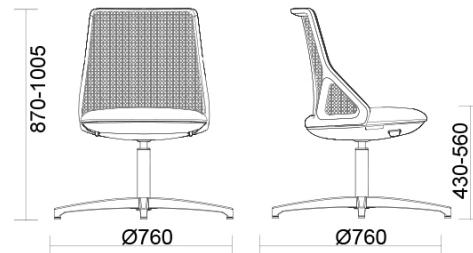

## Delta

Delta is a collection of chairs that stands out for its minimalist design. A single line defines the shape of the backrest and the seat that conceals a self-weighting mechanism. The levers for adjusting the height and tilt of the seat are integrated in the chair. The backrest is available either upholstered or in breathable mesh. It comes in two heights: high or medium. The frame, available in white or black, can be combined with a 5-spoke nylon or aluminium base or a 4-spoke aluminium base.

## Models

Operative  
high back

Operative low  
back

Meeting low  
back

---