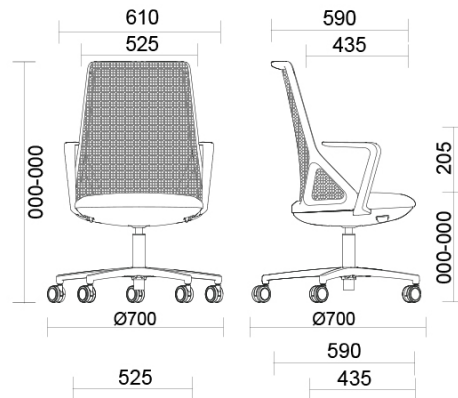

## Delta

Delta is a collection of chairs that stands out for its minimalist design. A single line defines the shape of the backrest and the seat that conceals a self-weighting mechanism. The levers for adjusting the height and tilt of the seat are integrated in the chair. The backrest is available either upholstered or in breathable mesh. It comes in two heights: high or medium. The frame, available in white or black, can be combined with a 5-spoke nylon or aluminium base or a 4-spoke aluminium base.

## Models

Operative  
high back

Operative low  
back

Meeting low  
back

---