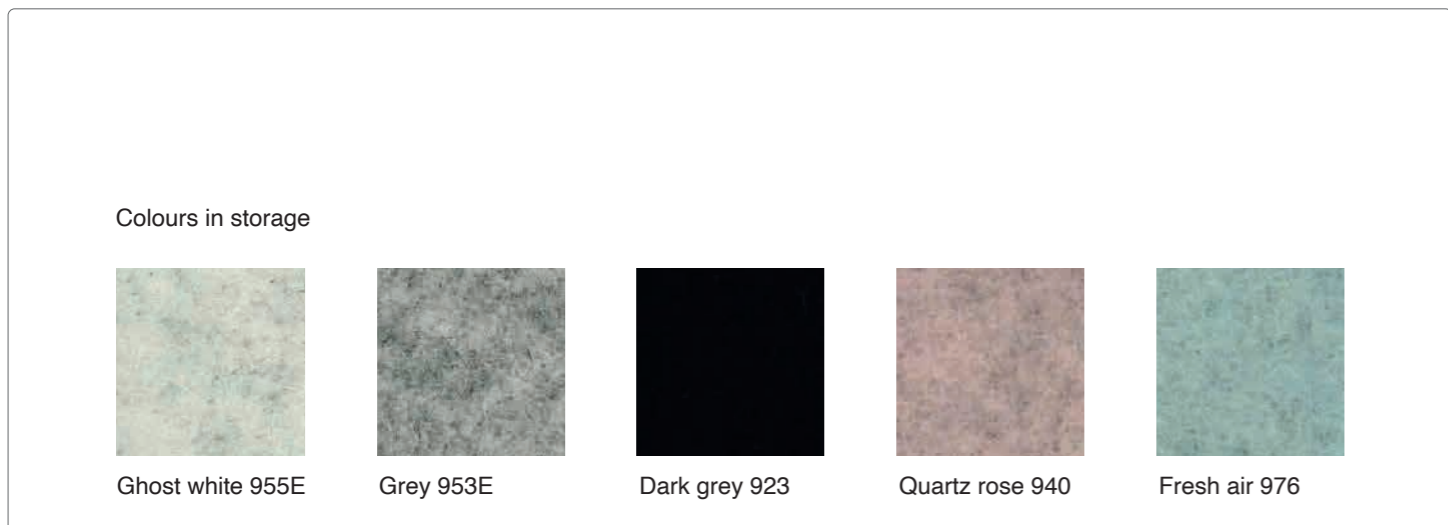

BLQCKO

NATURAL WOOD FINISHINGS

3103 LIGHT OAK

3102 LIGHT BEECH

3119 ROTTEN SNAG

\*Please be aware that the PDF color shades can appear different from the real colors.

3132 GREIGE

3166 WALNUT