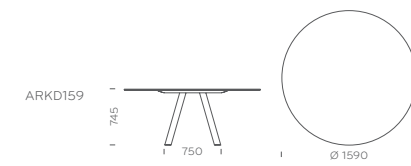

Clean and rigorous in the design project but versatile in its different applications. Arki-Table, ultra-thin solid laminate top 6 mm or 8 mm thickness, frame made of extruded aluminium, trestle steel legs. Available in white or black full colour versions for indoor use, white full colour version with powder coated frame for outdoor use.

148 Arki-Table

Arki-Table nella versione con ripiano quadrato oppure tondo ha ripiano ultrasottile a sbalzo in stratificato spessore 12 mm e le caratteristiche gambe a cavalletto.
 Arki-Table, round or square version with extremely thin solid laminate top 12 mm thickness and the peculiar structure with trestle legs.