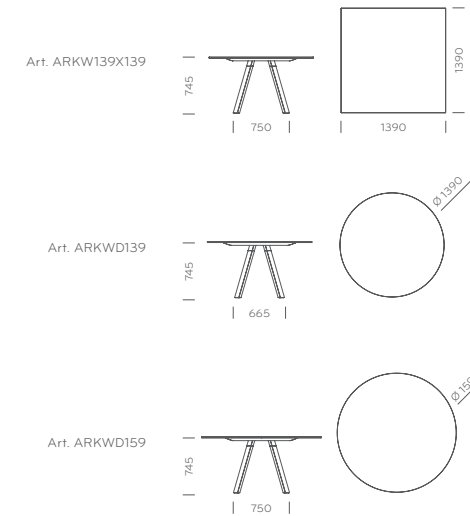

150 Arki-Table Wood

Arki-Table con gambe in massello di rovere, finitura rovere sbiancato. Supporto in estruso di alluminio verniciato in tinta col ripiano in stratificato bianco o nero.
Arki-Table solid oak legs version, bleached oak finish. Frame made of extruded aluminium powder coated in the same white or black colour of the solid laminate top.

Ripiano nero con bordo multistrati
Black top with plywood edge