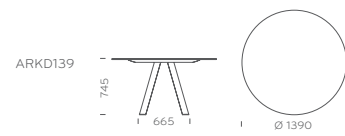

148 Arki-Table

Arki-Table nella versione con ripiano quadrato oppure tondo ha ripiano ultrasottile a sbalzo in stratificato spessore 12 mm e le caratteristiche gambe a cavalletto.
Arki-Table, round or square version with extremely thin solid laminate top 12 mm thickness and the peculiar structure with trestle legs.

ARK139X139