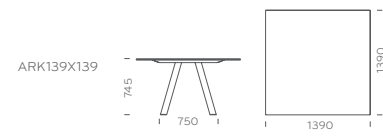

148 Arki-Table

Arki-Table nella versione con ripiano quadrato oppure tondo ha ripiano ultrasottile a sbalzo in stratificato spessore 12 mm e le caratteristiche gambe a cavalletto.
Arki-Table, round or square version with extremely thin solid laminate top 12 mm thickness and the peculiar structure with trestle legs.

ARK139X139