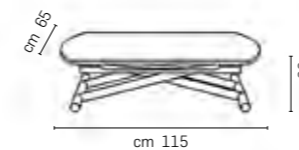

Limited size, innovative under-top sliding extensions usable separately, height-adjustable mechanism proven by 25 years of success in the world.

As well as for TETI and REDONDO, in these few words are all of the qualities of the transformable table CARRONDE.

REDONDO

miastudio.it

Tavolino trasformabile in tavolo da pranzo, base in metallo, meccanismo a gas o elettrico regolabile in altezza da cm 32 a cm 78, piano rotondo in legno o melamina, prolunghe indipendenti scorrevoli sottopiano.

Table relevable en table de répas, piètement en métal, haussement par vérin-gaz ou électrique de cm 32 à cm 78, plateau rond en bois ou mélamine, rallonges indépendantes coulissantes sous-plateau.

Metal frame transformable table, it turns into a dining table, gas or electric adjustable height from cm 32 to cm 78, stained wood or melamine round top, independent under-top sliding extensions.