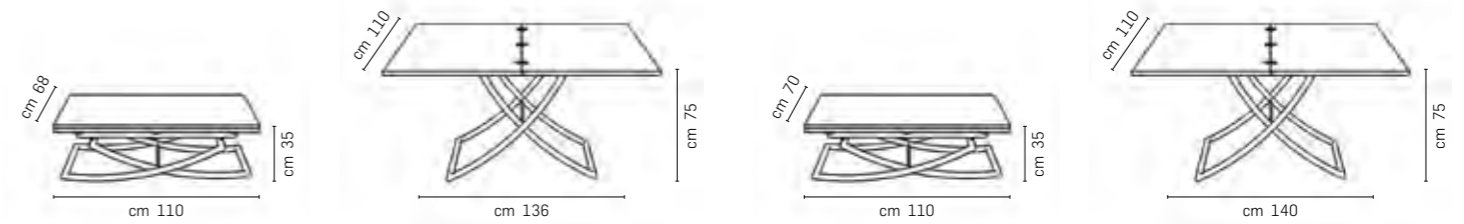

Melamina / Mélamine / Melamine

Legno e Laccato / Bois et laqué / Stained and lacquered Wood

metastudio.it

FOTO: PIANO LACCATO BIANCO, BASE CROMO
PHOTO: PLATEAU LAQUÉ BLANC, PIÉTEMENT CHROME
PHOTO: WHITE LACQUER TOP, CHROME BASE