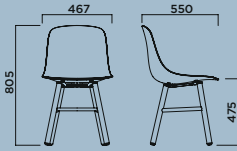

NEW "RETRO" SOLID OAK FRAME RECALLING STARK SCANDINAVIAN DESIGN WITH A PURE WHITE/OFF WHITE SHELL.