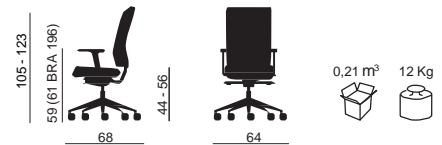

- black or white (RAL 9003) plastics
- plastic seat padded with injected foam 40 kg/m³ density with sliding seat (60 mm slide)
- synchronized mechanism with 5 locking positions and side tension control (mod. K)
- armrests:
 - height adjustable polished aluminum armrests with plastic body and TPU armpads (BRA 131)
 - height adjustable plastic armrests (BRA 132)
 - height and depth adjustable armrests with soft PU armpads with polished aluminum (BRA 204) or nylon (BRA 210) body
 - height, width, depth and orientation adjustable nylon armrests with PU armpads (BRA 190)
 - height and width adjustable nylon armrests with PU armpads (BRA 180)
 - height and width adjustable chromed metal armrests with white plastic armpads (only for white plastic version) (BRA 196)
- bases:
 - 5 star polished aluminum base Ø 690 mm with oversized castors Ø 65 mm (B65)
 - 5 star nylon base Ø 690 mm with oversized castors Ø 65 mm (B64)

UPHOLSTERED BACK VERSION

- height adjustable backrest
- plastic inner and outer frame
- injected foam padding 35 kg/m³ density

MESH BACK VERSION

- plastic frame with height adjustable lumbar support
- upholstered in GO mesh

OPTIONAL

- height (60 mm) and orientation adjustable headrest with injected foam padding. Only mountable by the factory. Not available for white plastic padded back version

PADDED BACKREST VERSION

MESH BACKREST VERSION