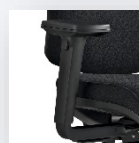

- black or white (RAL 9003) plastics
- plastic seat padded with injected foam 40 kg/m³ density with sliding seat (60 mm slide)
- synchronized mechanism with 5 locking positions and side tension control (mod. K)
- armrests:
 - height adjustable polished aluminum armrests with plastic body and TPU armpads (BRA 131)
 - height adjustable plastic armrests (BRA 132)
 - height and depth adjustable armrests with soft PU armpads with polished aluminum (BRA 204) or nylon (BRA 210) body
 - height, width, depth and orientation adjustable nylon armrests with PU armpads (BRA 190)
 - height and width adjustable nylon armrests with PU armpads (BRA 180)
 - height and width adjustable chromed metal armrests with white plastic armpads (only for white plastic version) (BRA 196)
- bases:
 - 5 star polished aluminum base Ø 690 mm with oversized castors Ø 65 mm (B65)
 - 5 star nylon base Ø 690 mm with oversized castors Ø 65 mm (B64)

OPTIONAL

- height (60 mm) and orientation adjustable headrest with injected foam padding. Only mountable by the factory. Not available for white plastic padded back version

PADDED BACKREST VERSION

MESH BACKREST VERSION

technical details

- POLISHED ALUMINUM BODY HEIGHT ADJUSTABLE ARMREST WITH TPU PAD (BRA 131)
- PLASTIC BODY ADJUSTABLE ARMREST WITH PLASTIC PAD (BRA 132)

- HEIGHT AND WIDTH ADJUSTABLE CHROMED METAL ARMRESTS WITH WHITE PLASTIC ARMPADS (ONLY FOR WHITE PLASTIC VERSION) (BRA 196)

- HEIGHT AND DEPTH ADJUSTABLE ARMRESTS WITH SOFT PU ARMPADS WITH POLISHED ALUMINUM BODY (BRA 204)
- HEIGHT AND DEPTH ADJUSTABLE ARMRESTS WITH SOFT PU ARMPADS WITH NYLON BODY (BRA 210)

- HEIGHT, WIDTH, DEPTH AND ORIENTATION ADJUSTABLE NYLON ARMRESTS WITH PU ARMPADS (BRA 190)
- HEIGHT AND WIDTH ADJUSTABLE NYLON ARMRESTS WITH PU ARMPADS (BRA 180)