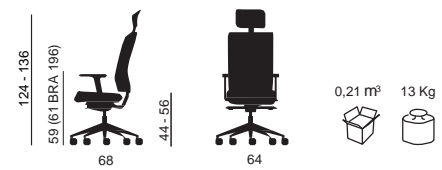

- black or white (RAL 9003) plastics
- plastic seat padded with injected foam 40 kg/m³ density with sliding seat (60 mm slide)
- synchronized mechanism with 5 locking positions and side tension control (mod. K)
- armrests:
 - height adjustable polished aluminum armrests with plastic body and TPU armpads (BRA 131)
 - height adjustable plastic armrests (BRA 132)
 - height and depth adjustable armrests with soft PU armpads with polished aluminum (BRA 204) or nylon (BRA 210) body
 - height, width, depth and orientation adjustable nylon armrests with PU armpads (BRA 190)
 - height and width adjustable nylon armrests with PU armpads (BRA 180)
 - height and width adjustable chromed metal armrests with white plastic armpads (only for white plastic version) (BRA 196)
- bases:
 - 5 star polished aluminum base Ø 690 mm with oversized castors Ø 65 mm (B65)
 - 5 star nylon base Ø 690 mm with oversized castors Ø 65 mm (B64)

UPHOLSTERED BACK VERSION

- height adjustable backrest
- plastic inner and outer frame
- injected foam padding 35 kg/m³ density

MESH BACK VERSION

- plastic frame with height adjustable lumbar support
- upholstered in GO mesh

OPTIONAL

- height (60 mm) and orientation adjustable headrest with injected foam padding. Only mountable by the factory. Not available for white plastic padded back version

PADDED BACKREST VERSION

MESH BACKREST VERSION