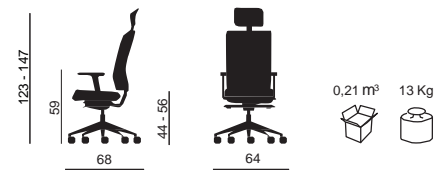

- black or white (RAL 9003) plastics
- plastic seat padded with injected foam 40 kg/m³ density with sliding seat (60 mm slide)
- synchronized mechanism with 5 locking positions and side tension control (mod. K)
- armrests:
 - height adjustable polished aluminum armrests with plastic body and TPU armpads (BRA 131)
 - height adjustable plastic armrests (BRA 132)
 - height and depth adjustable armrests with soft PU armpads with polished aluminum (BRA 204) or nylon (BRA 210) body
 - height, width, depth and orientation adjustable nylon armrests with PU armpads (BRA 190)
 - height and width adjustable nylon armrests with PU armpads (BRA 180)
 - height and width adjustable chromed metal armrests with white plastic armpads (only for white plastic version) (BRA 196)
- bases:
 - 5 star polished aluminum base Ø 690 mm with oversized castors Ø 65 mm (B65)
 - 5 star nylon base Ø 690 mm with oversized castors Ø 65 mm (B64)

UPHOLSTERED BACK VERSION

- height adjustable backrest
- plastic inner and outer frame
- injected foam padding 35 kg/m³ density

MESH BACK VERSION

- plastic frame with height adjustable lumbar support
- upholstered in GO mesh

OPTIONAL

- height (60 mm) and orientation adjustable headrest with injected foam padding. Only mountable by the factory. Not available for white plastic padded back version

PADDED BACKREST VERSION

MESH BACKREST VERSION