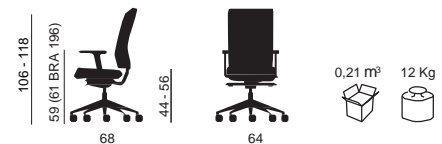

- black or white (RAL 9003) plastics
- plastic seat padded with injected foam 40 kg/m³ density with sliding seat (60 mm slide)
- synchronized mechanism with 5 locking positions and side tension control (mod. K)
- armrests:
 - height adjustable polished aluminum armrests with plastic body and TPU armpads (BRA 131)
 - height adjustable plastic armrests (BRA 132)
 - height and depth adjustable armrests with soft PU armpads with polished aluminum (BRA 204) or nylon (BRA 210) body
 - height, width, depth and orientation adjustable nylon armrests with PU armpads (BRA 190)
 - height and width adjustable nylon armrests with PU armpads (BRA 180)
 - height and width adjustable chromed metal armrests with white plastic armpads (only for white plastic version) (BRA 196)
- bases:
 - 5 star polished aluminum base Ø 690 mm with oversized castors Ø 65 mm (B65)
 - 5 star nylon base Ø 690 mm with oversized castors Ø 65 mm (B64)

UPHOLSTERED BACK VERSION

- height adjustable backrest
- plastic inner and outer frame
- injected foam padding 35 kg/m³ density

MESH BACK VERSION

- plastic frame with height adjustable lumbar support
- upholstered in GO mesh

OPTIONAL

- height (60 mm) and orientation adjustable headrest with injected foam padding. Only mountable by the factory. Not available for white plastic padded back version

PADDED BACKREST VERSION

MESH BACKREST VERSION