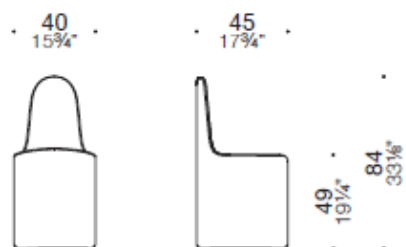

TECHNICAL FEATURES

Structure

Shaped steel section frame, covered with moulded polyurethane foam.

Upholstery

Fabric cat.B-F-G-L, leather, extra leather

DIMENSIONS

Landscape, chair.