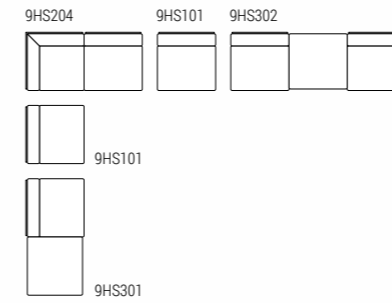

**H-SOFA** composition cm 308x462 in fabric cat. B art. Atlantic col. 60063 beige with wooden panels and tables in natural oak and black painted metal base.  
 Schulte Evoline sockets 9SS802 and Belux lamps 9SS805. **PIVOT** swivel armchairs 9PIV101 cm 55,5x54x80h with natural oak frame and seat and back in fabric cat. B art. Atlantic col. 60063 beige and 61163 grey and **PIVOT** table 7PIV101 ø cm 60x43/61 in natural oak.

**H-SOFA** composition cm 308x462 in fabric cat. B art. Atlantic col. 60063 beige with wooden panels and tables in natural oak and black painted metal base. Schulte Evoline sockets 9SS802 and Belux lamps 9SS805.

**H-SOFA** composition cm 308x308 in fabric cat. B art. Atlantic col. 61163 with black painted metal base and natural oak wooden panels. **PIVOT** swivel armchairs 9PIV101 cm 55,5x54x80h with natural oak frame and seat and back in fabric cat. B art. Atlantic col. 62048 and **PIVOT** tables 7PIV101 ø cm 60x43/61 and 7PIV102 ø 78x43/74h in natural oak.