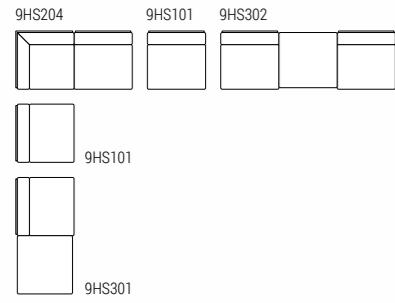

**H-SOFA** composition cm 308x462 in fabric cat. B art. Atlantic col. 60063 beige with wooden panels and tables in natural oak and black painted metal base.  
 Schulte Evoline sockets 9SS802 and Belux lamps 9SS805. **PIVOT** swivel armchairs 9PIV101 cm 55,5x54x80h with natural oak frame and seat and back in fabric cat. B art. Atlantic col. 60063 beige and 61163 grey and **PIVOT** table 7PIV101 ø cm 60x43/61 in natural oak.

**H-SOFA** composition cm 308x462 in fabric cat. B art. Atlantic col. 60063 beige with wooden panels and tables in natural oak and black painted metal base. Schulte Evoline sockets 9SS802 and Belux lamps 9SS805.

**H-SOFA** composition cm 308x308 in fabric cat. B art. Atlantic col. 61163 with black painted metal base and natural oak wooden panels. **PIVOT** swivel armchairs 9PIV101 cm 55,5x54x80h with natural oak frame and seat and back in fabric cat. B art. Atlantic col. 62048 and **PIVOT** tables 7PIV101 ø cm 60x43/61 and 7PIV102 ø 78x43/74h in natural oak.