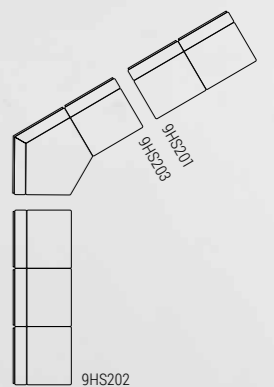

**H-SOFA** composition cm 308x462 in fabric cat. B art. Atlantic col. 60063 beige with wooden panels and tables in natural oak and black painted metal base.  
 Schulte Evoline sockets 9SS802 and Belux lamps 9SS805. **PIVOT** swivel armchairs 9PIV101 cm 55,5x54x80h with natural oak frame and seat and back in fabric cat. B art. Atlantic col. 60063 beige and 61163 grey and **PIVOT** table 7PIV101 ø cm 60x43/61 in natural oak.

**H-SOFA** composition cm 308x462 in fabric cat. B art. Atlantic col. 60063 beige with wooden panels and tables in natural oak and black painted metal base. Schulte Evoline sockets 9SS802 and Belux lamps 9SS805.

**H-SOFA** composition cm 308x308 in fabric cat. B art. Atlantic col. 61163 with black painted metal base and natural oak wooden panels. **PIVOT** swivel armchairs 9PIV101 cm 55,5x54x80h with natural oak frame and seat and back in fabric cat. B art. Atlantic col. 62048 and **PIVOT** tables 7PIV101 ø cm 60x43/61 and 7PIV102 ø 78x43/74h in natural oak.