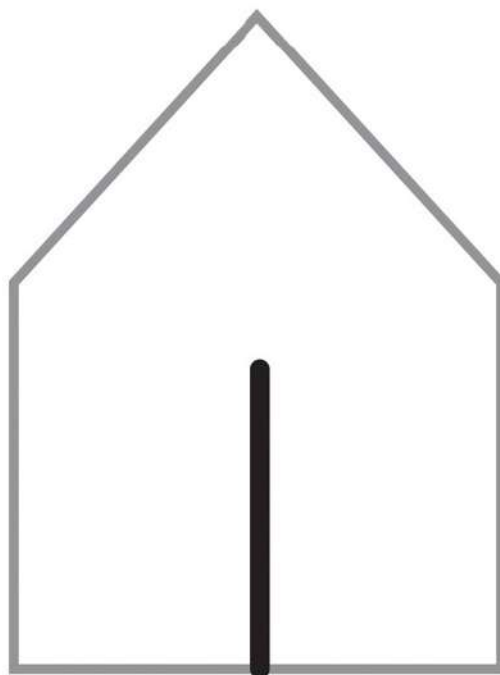

DAPHNE

catalogue

slalom[®]

acoustic & partition systems

STANDING

FREE-

STANDING

FREE-

STANDING

DAPHNE FRAXINUS & QUERCUS DESIGN BY STUDIO ALGORITMO

DAPHNE FRAXINUS & QUERCUS DESIGN BY STUDIO ALGORITMO