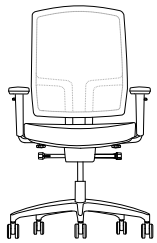

4You

STIMEX

THE 4YOU LINE INCLUDES THE FOLLOWING VERSIONS:

- » OPERATIVE SWIVELLING CHAIRS
- » EXECUTIVE SWIVELLING CHAIRS
- » SUGGESTED VISITOR CHAIRS - PK RANGE

OPERATIVE:

- » Synchronized mechanism with travel (way) limiter, lockable in working position. Tension adjustment turning twice the side handle.
- » As alternative, synchro mechanism with gradual oscillation, lockable in 4 positions and tilt of the seat up to to 10°, anti-panic system, fast regulation of the tension adjustment from 45 to 120 kilos turning twice the side handle.
- » Plastics parts are available in black and light grey colour.
- » Base in black and light grey polyamide or in polished aluminium.
- » Integrated seat depth adjustment.
- » Upholstered seat.
- » Back upholstered with 3D mesh category RR or with elastic polymeric membrane combined with fabric (front and rear) and decorative geometric pattern.
- » Height adjustable back.
- » Available both with and without armrests.

MANAGER:

- » Synchronized mechanism with travel (way) limiter, lockable in working position. Tension adjustment turning twice the side handle.
- » As alternative, synchro mechanism with gradual oscillation, lockable in 4 positions and tilt of the seat up to to 10°, anti-panic system, fast regulation of the tension adjustment from 45 to 120 kilos turning twice the side handle.
- » Plastics parts are available in black and light grey colour.
- » Base in black and light grey polyamide or in polished aluminium.
- » Integrated seat depth adjustment.
- » Upholstered seat.
- » Back upholstered with 3D mesh category RR or with elastic polymeric membrane combined with fabric (front and rear) and decorative geometric pattern.
- » Height adjustable back.
- » Available both with and without armrests.
- » Headrest upholstered with mesh or with elastic membrane combined with fabric, height adjustable and orientable.