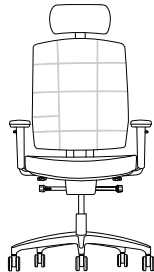

4You

STIMEX

THE 4YOU LINE INCLUDES THE FOLLOWING VERSIONS:

- » OPERATIVE SWIVELLING CHAIRS
- » EXECUTIVE SWIVELLING CHAIRS
- » SUGGESTED VISITOR CHAIRS - PK RANGE

OPERATIVE:

- » Synchronized mechanism with travel (way) limiter, lockable in working position. Tension adjustment turning twice the side handle.
- » As alternative, synchro mechanism with gradual oscillation, lockable in 4 positions and tilt of the seat up to to 10°, anti-panic system, fast regulation of the tension adjustment from 45 to 120 kilos turning twice the side handle.
- » Plastics parts are available in black and light grey colour.
- » Base in black and light grey polyamide or in polished aluminium.
- » Integrated seat depth adjustment.
- » Upholstered seat.
- » Back upholstered with 3D mesh category RR or with elastic polymeric membrane combined with fabric (front and rear) and decorative geometric pattern.
- » Height adjustable back.
- » Available both with and without armrests.

MANAGER:

- » Synchronized mechanism with travel (way) limiter, lockable in working position. Tension adjustment turning twice the side handle.
- » As alternative, synchro mechanism with gradual oscillation, lockable in 4 positions and tilt of the seat up to to 10°, anti-panic system, fast regulation of the tension adjustment from 45 to 120 kilos turning twice the side handle.
- » Plastics parts are available in black and light grey colour.
- » Base in black and light grey polyamide or in polished aluminium.
- » Integrated seat depth adjustment.
- » Upholstered seat.
- » Back upholstered with 3D mesh category RR or with elastic polymeric membrane combined with fabric (front and rear) and decorative geometric pattern.
- » Height adjustable back.
- » Available both with and without armrests.
- » Headrest upholstered with mesh or with elastic membrane combined with fabric, height adjustable and orientable.